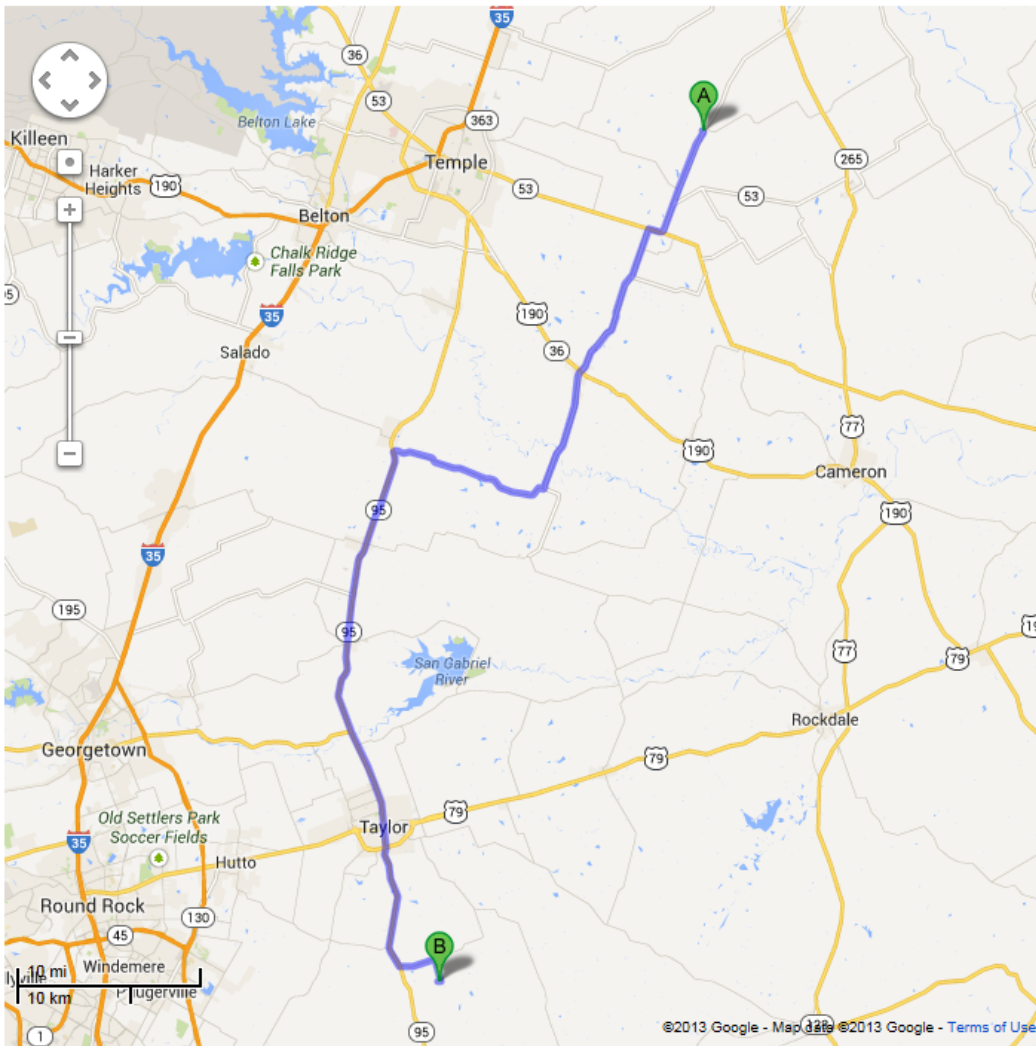

Coupland

1. Head **southeast** on **Country Road 3000** toward **County Rd 3001**
2. Turn right onto **TX-320 S**
3. Continue straight onto **TX-53 W**
4. Turn left onto **Farm to Market 437 S**
5. Turn right onto **Farm-To-Market Rd 2268 W**
6. Turn left onto **TX-95 S**
7. Turn left onto **Hoxie St**
8. Continue onto **Farm to Market Rd 1466**
9. Turn right onto **Co Rd 463**