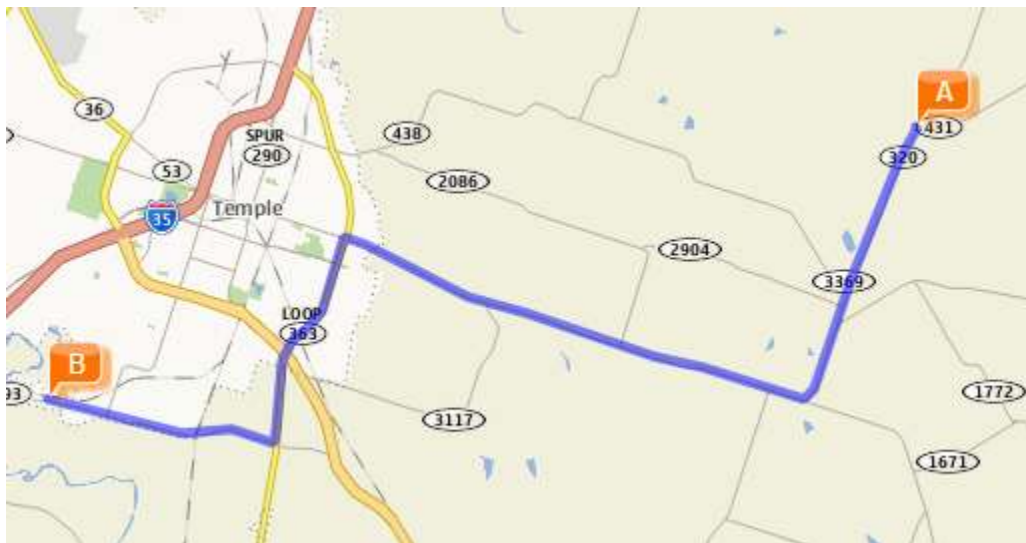

Directions to Central Texas Christian

Westphalia Elementary School

Phone: (254) 584-4988

1. Head toward State Highway 320 (TX-320) on County Road 3000.
2. Turn right onto State Highway 320 (TX-320). 6.0 mi
3. Continue on State Highway 53 (TX-53). 10.0 mi
4. Turn left and take ramp onto NE Hk Dodgen Loop (TX-363-LOOP) toward TX-363-LOOP S. 2.9 mi
5. Continue on TX-95. 1.4 mi
6. Turn right to stay on TX-95. 0.3 mi
7. Turn right onto FM-93. 4.7 mi
8. Your destination on W Fm 93 Hwy (FM-93) is on the left.

The trip takes 25.3 miles and 28 minutes.

NOTE: Please see the amended schedule of games for tomorrow!!!

5:00pm Girls White

6:00pm Boys White

7:00pm Girls Blue

8:00pm Boys Blue